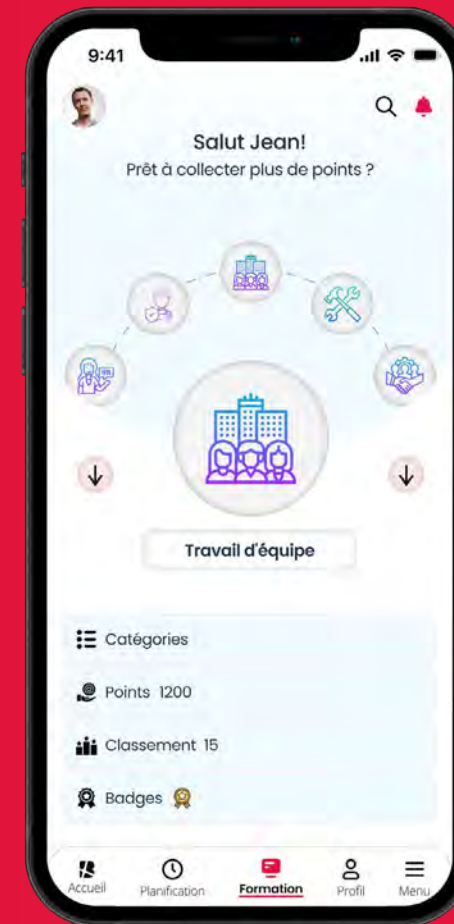

BRIX

Mobile Application
Reinvented Internal Communication

News Feed

Post Categorization

Content Search within the Application

Smooth Video Playback

Events

Operations Module